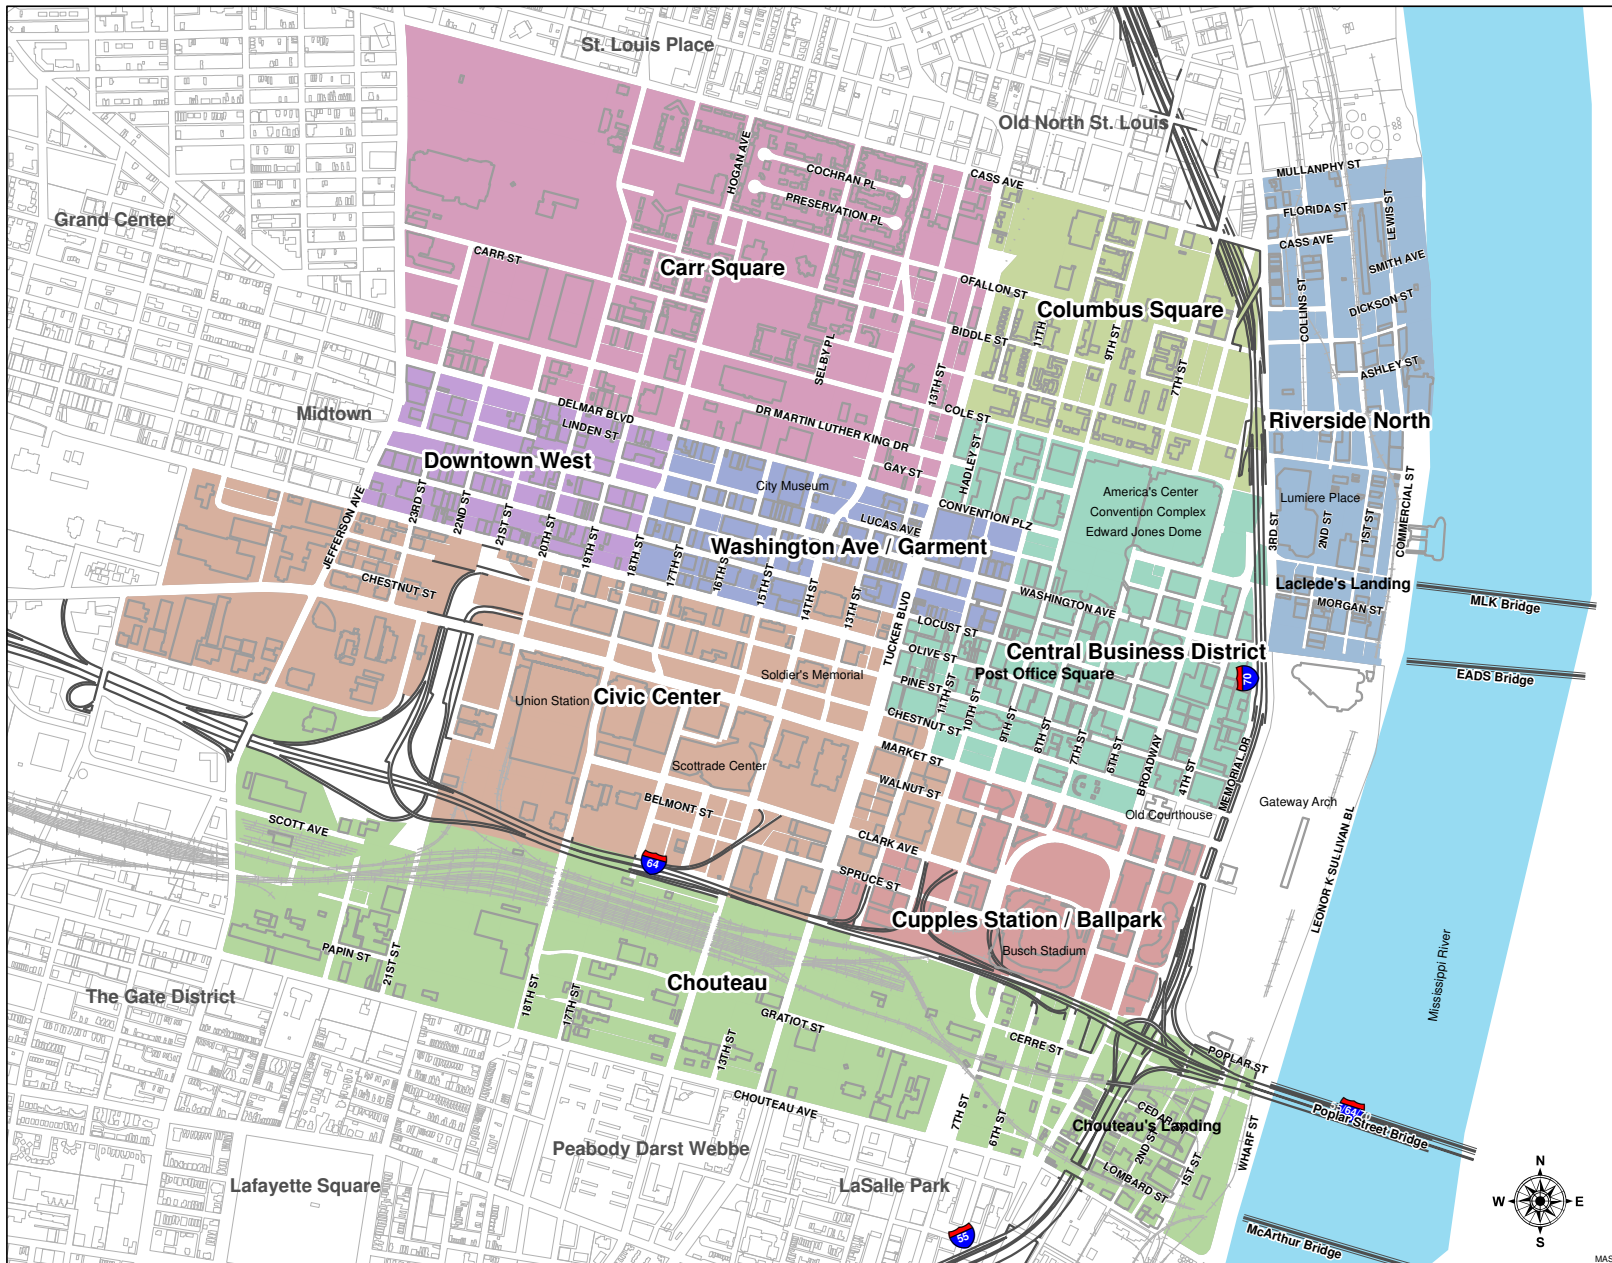

St. Louis - Downtown Map with Districts

0 0.1 0.2 0.4 Miles

0 0.1 0.2 0.4 Kilometers

THE PARTNERSHIP for
DOWNTOWN ST. LOUIS

DOWNTOWN COMMUNITY
IMPROVEMENT DISTRICT

The Partnership for Downtown St. Louis
www.downtownstl.org

MAS